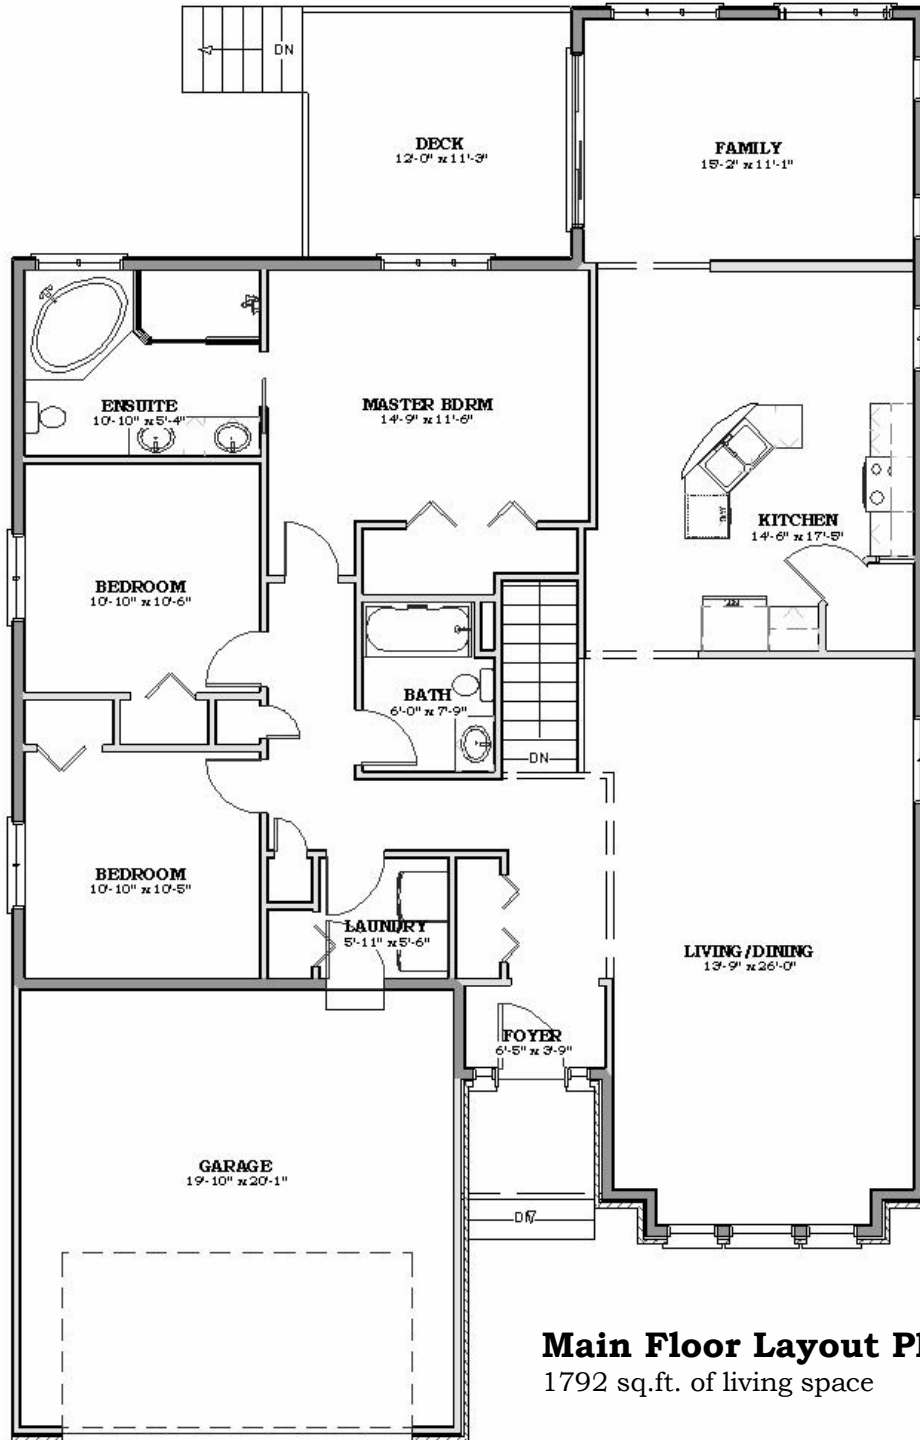

Quality & Custom Built Homes
since 1987

THE HERITAGE

PERTHMORE
— DEVELOPMENT CO. LTD. —

THE HERITAGE

Main Floor Layout Plan

1792 sq.ft. of living space

Unfinished Basement

Illustrations are artist concepts, all measurements are approximate and are subject to change without notice