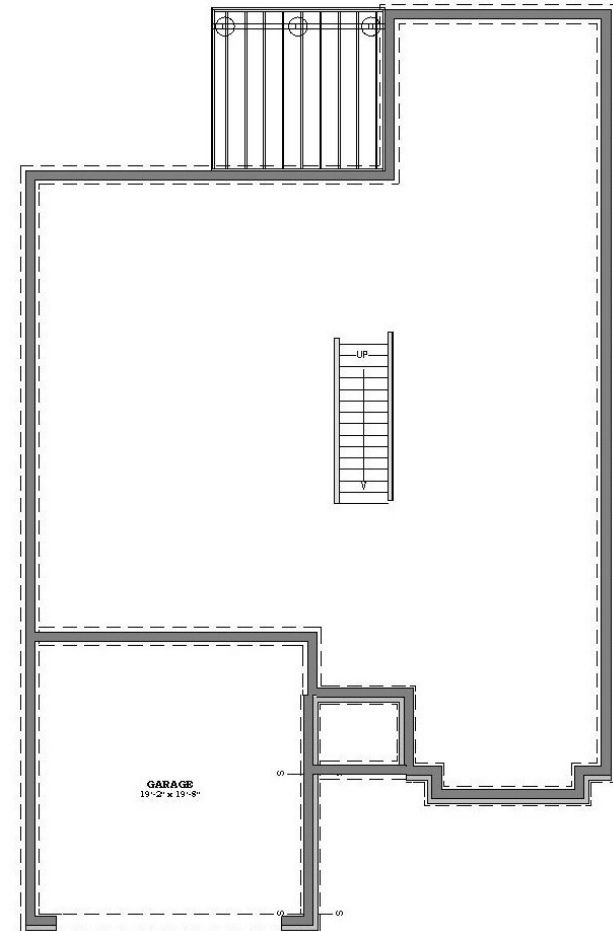

Quality & Custom Built Homes
since 1987

THE HERITAGE

PERTHMORE
— DEVELOPMENT CO. LTD. —

THE HERITAGE

Main Floor Layout Plan

1792 sq.ft. of living space

Unfinished Basement

Illustrations are artist concepts, all measurements are approximate and are subject to change without notice